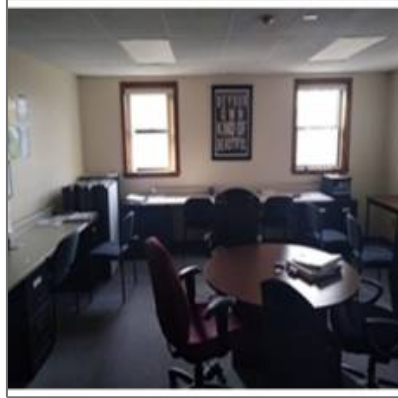

Commercial/industrial For Rent

1,850 Sqft - 140 School Street, Brockton, Massachusetts 02302

Basic Details

| | |
|-----------------|------------------------------|
| Property Type: | Commercial/industrial |
| Listing Type: | For Rent |
| Listing ID: | 72922907 |
| Price: | \$2,400 |
| Bedrooms: | 0 |
| Bathrooms: | 0 |
| Half Bathrooms: | 0 |
| Square Footage: | 1,850 Sqft |
| Year Built: | 2021 |
| Lot Area: | 0.27 Sqft |